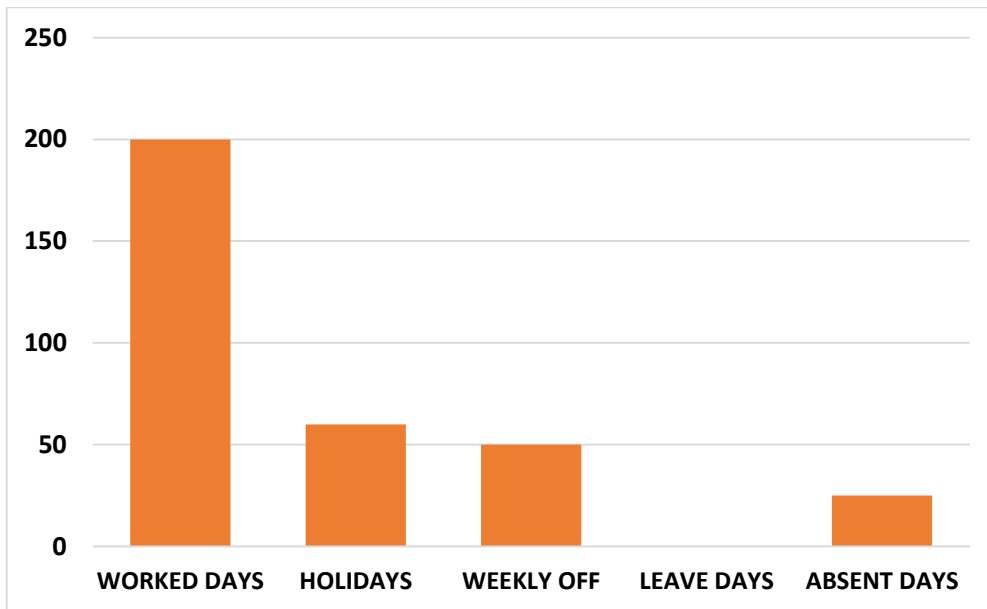

GURU NANAK EDUCATION COLLEGE, GOPALPUR

**ANALYSIS OF ATTENDANCE OF STUDENTS FOR THE MONTH OF
MAY 2021**

BATCH - ATTENDANCE OF 2ND SEMESTER

BATCH - ATTENDANCE OF 4TH SEMESTER