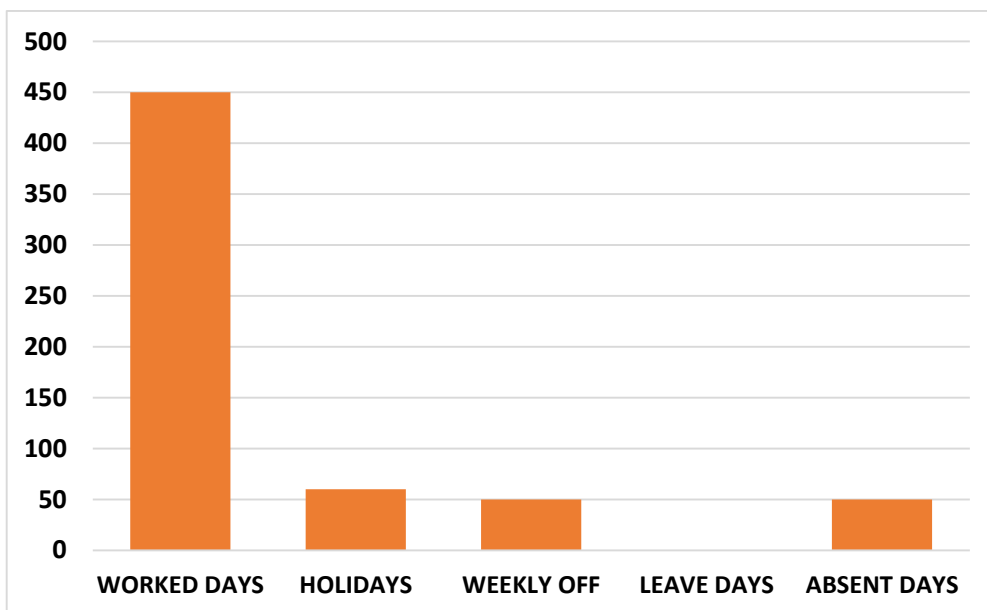

GURU NANAK EDUCATION COLLEGE, GOPALPUR

**ANALYSIS OF ATTENDANCE OF STUDENTS FOR THE MONTH OF
MAY 2021**

BATCH - ATTENDANCE OF 2ND SEMESTER

BATCH - ATTENDANCE OF 4TH SEMESTER